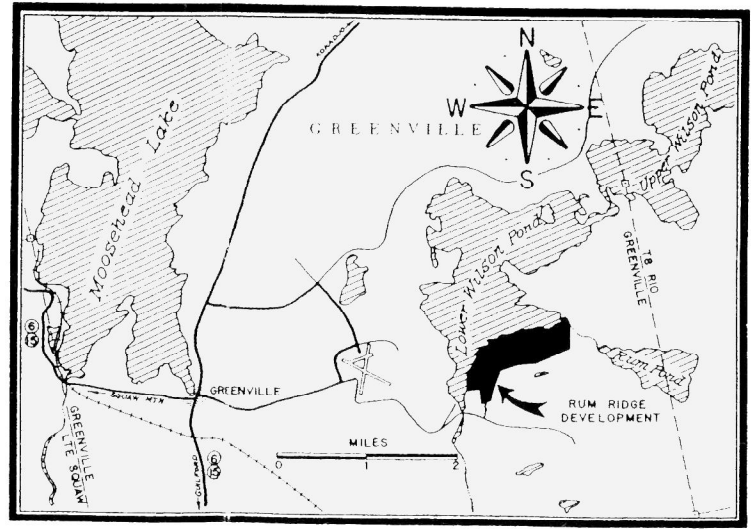

## RUM RIDGE

### LEGEND

-  FOOT TRAIL
-  PICNIC SITE
-  SWIMMING AREA
-  BOAT DOCK

### SCALE

RUM RIDGE AT LOWER WILSON POND GREENVILLE, MAINE		
INDEX PLAN		
D. A. WILSON & S. J. PLISGA, JR. LAND SURVEYORS		
TOWN OF GREENVILLE	PISCATAQUIS COUNTY	STATE OF MAINE
DATE: AUG 30, 1972	CHECKED BY: SJP	
SCALE: NOTED	JOB NO. 16	
DRAWN BY: TYLER	SHEET 1 OF 1	